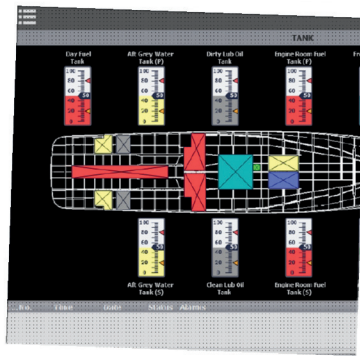

**Tank Gauging System
Services & Calibration.**