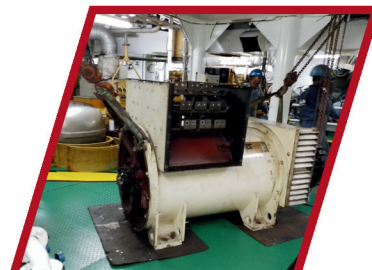

**AMS & Integrated Monitoring System**

**Alternator/Motor Rewinding & Overhauling**

**Fire & Gas Detections**

**Hong Dong**

Ship Solutions Pte Ltd

**Annual Testing  
Calibration  
& Installation**

- Radio Survey & APT
- Tank Gauging System Services & Calibration
- OWS Installation & Testing
- ODME Testing & Calibration
- Fire Alarm Sensors Installation & Testing
- Magnetic Compass Servicing & Calibration