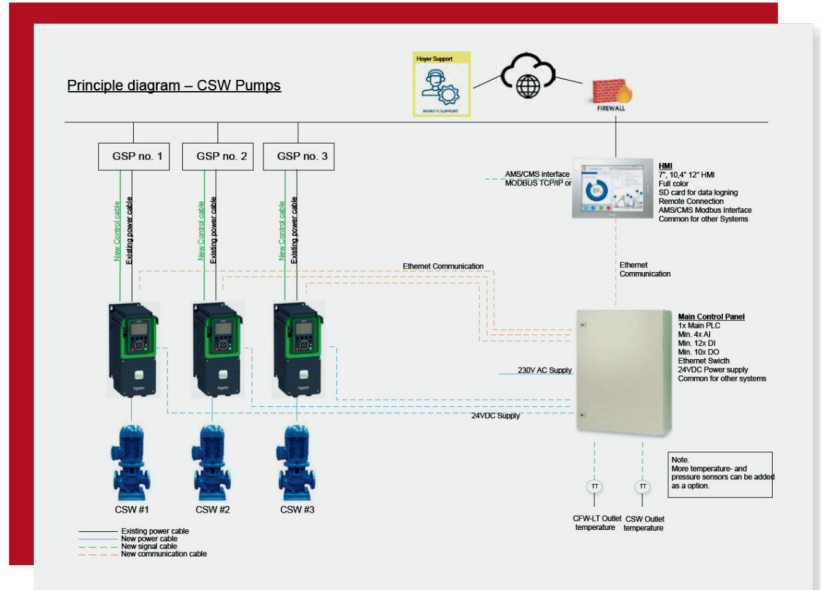

Energy Saving Systems & High Speed Data Collection

Energy Saving Systems:

Cutting-Edge Technology for Energy Efficiency

Our systems are designed to optimize control the performance of sea water cooling pumps, fresh water cooling pumps, and engine room fans, offering real-time adjustments based on operational conditions to maximize efficiency.

High Speed Data Collection

- Real-time Streaming
- Secured
- Simplicity
- 100% Data
- 360° Analytics
- Reliability
- Transparency

Hong Dong
Ship Solutions Pte Ltd